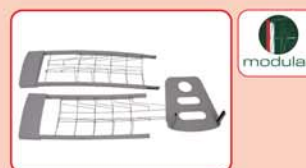

10-Up Deluxe modular

- Curvaceous styling
- 10 pocket A4 portrait capacity
- Slim and lightweight
- Splits into 3 pieces
- Black or silver powdercoated
- Weight 7kg approx

Code AS205