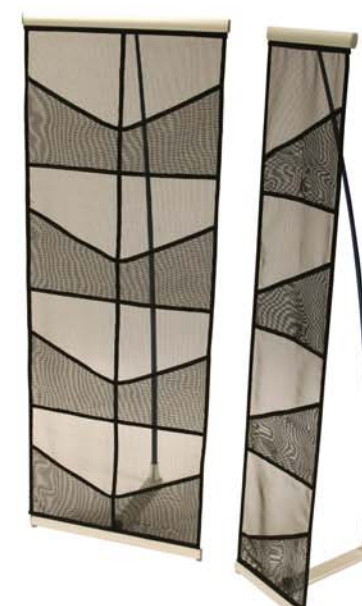

Xanadu value

- Fabric A4 literature holder
- Extremely lightweight and portable
- Choice of single or double A4 portrait pockets
- Black or silver
- 4 pocket - Weight 1.3kg approx
- 8 pocket - Weight 1.7kg approx

Code WH431 - 4 Pocket
WH432 - 8 Pocket

- Carry bag included
- Carry case included
- Modular Item
- Value Item

Ultima Displays Limited
49-50 Causeway Road
Earlstrees Industrial Estate, Corby
Northamptonshire NN17 4DU
Tel: +44 (0) 1536 272250
Email: sales@ultimadisplays.co.uk
Web: www.ultimadisplays.co.uk

We are continually improving and modifying our product range and reserve the right to vary the specifications without prior notice. All dimensions and weights quoted are approximate and we accept no responsibility for variance. E&OE.