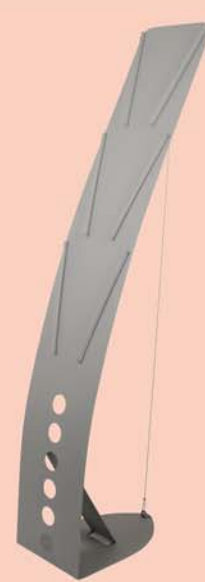

Wire Literature Holders

Standard 10-Up value

- 10 pocket A4 portrait capacity
- Slim and lightweight
- Folds flat
- Black frame with bright chrome pockets
- Weight 5.5kg approx

Code WH421

Victory modular

- Distinctive design
- Splits into 3 pieces
- 5 pocket A4 portrait capacity
- Black or silver powdercoated
- Weight 6kg approx

Code AS206

10-Up Deluxe modular

- Curvaceous styling
- 10 pocket A4 portrait capacity
- Slim and lightweight
- Splits into 3 pieces
- Black or silver powdercoated
- Weight 7kg approx

Code AS205

Slope modular